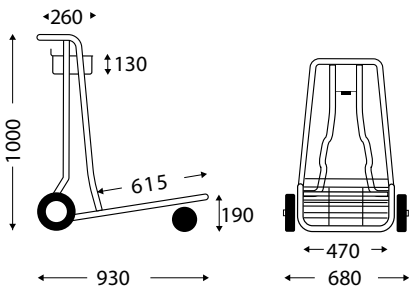

### ■ EQUINOX 27

	Equinox 27	Equinox 29
Reference	9 964 27 03	9 964 29 03
Weight	19,5kg	18,5kg
Load capacity	250KG	250KG
Nesting	335mm	320mm
Handling	Front 2 swivels casters ø 125 mm rubber 2 Fixed rear wheels ø 200 mm rubber	Front 1 swivel casters ø 125 mm rubber 2 Fixed rear wheels ø 200 mm rubber
Advertising	80cm <sup>2</sup> (Central 470 x 200mm)	178cm <sup>2</sup> (Central 470 x 380mm)
Material	Electrogalvanized zinc coating finish with varnish Polyester coated aluminium	Electrogalvanized zinc coating finish with varnish Polyester coated aluminium
Automatic brake	No	No
Options	Coin lock Caddiroc coating	Coin lock Caddiroc coating