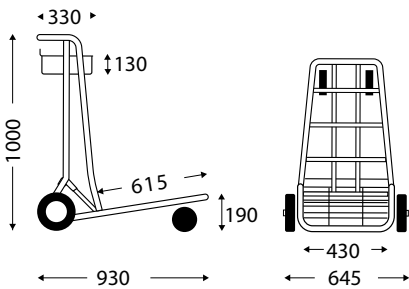

### ■ EQUINOX 27

	Equinox 27	Equinox 29
Reference	9 964 27 03	9 964 29 03
Weight	19,5kg	18,5kg
Load capacity	250KG	250KG
Nesting	335mm	320mm
Handling	Front 2 swivels casters ø 125 mm rubber 2 Fixed rear wheels ø 200 mm rubber	Front 1 swivel casters ø 125 mm rubber 2 Fixed rear wheels ø 200 mm rubber
Advertising	80cm <sup>2</sup> (Central 470 x 200mm)	178cm <sup>2</sup> (Central 470 x 380mm)
Material	Electrogalvanized zinc coating finish with varnish Polyester coated aluminium	Electrogalvanized zinc coating finish with varnish Polyester coated aluminium
Automatic brake	No	No
Options	Coin lock Caddiroc coating	Coin lock Caddiroc coating