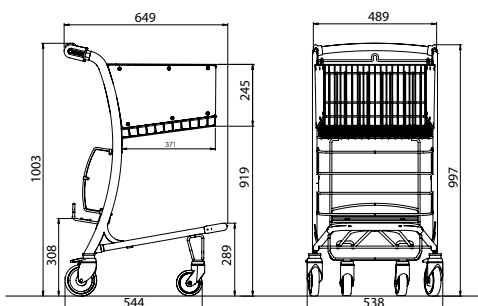

CADDIE SHOPPING BASKET

Legendary wire basket by Caddie. Easy solution for luxury shopping zone.

/// LUGGAGE TROLLEYS - AIRSIDE / SHOPP'AIR / SHOPP'AIR / CADDIE BASKET 20L /

SHOPP'AIR

Reference	9 964 78 03
Weight	14kg
Load capacity	80kg
Nesting	310mm
Handling	4 swivel rubber casters
Advertising	2670 cm ² (Lateral 100x238 / Top 427x257mm)
Material	Electrogalvanized zinc coating finish with varnish
Automatic brake	No
Options	Smart rear holder for computer bag for premium passengers. Caddiroc coating to support your identity